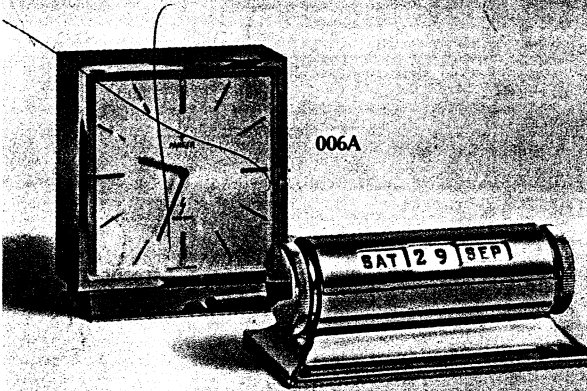

J. Jotter ball pen with chain.
 685-3\$3.00
 669-3 without chain\$2.00

006A 400-Day battery-powered clock. Uses standard AA battery.\$25.00

002A Perpetual calendar gives day, date and month.\$7.50

All pens fitted with medium points unless otherwise specified.
 All sets gift-boxed.